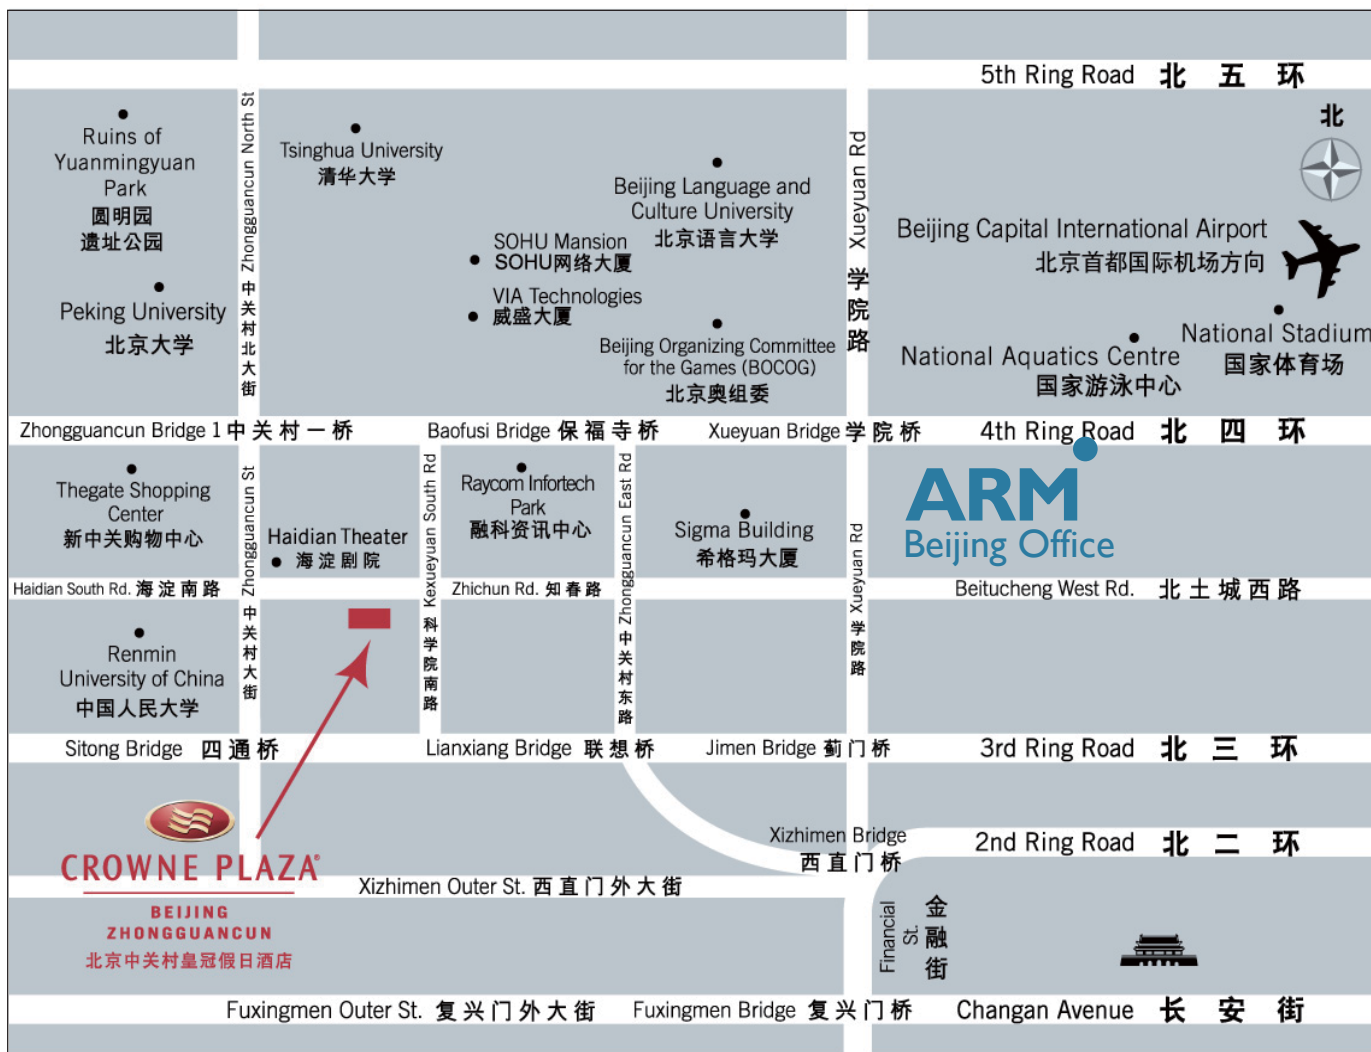

Please show this page paper to the taxi driver

Beijing

From Beijing airport to Crowne Plaza.
It will takes you about 1 hour.

司机先生，请送我到以下酒店，谢谢！
Sir/Miss, please take me to Crowne Plaza. Thanks.
北京中关村皇冠假日酒店
Address/地址：北京市海淀区知春路106号
Tel/电话：8610-5993 8888

From hotel to Beijing office.
It will takes you about 10 mins by taxi.

司机先生，请送我到以下地址，谢谢！
Sir/Miss, please take me to our office. Thanks.
Address/地址：海淀区北四环西路58号
(靠近海淀桥) 理想国际大厦602室
Tel/电话：8610-8260 3570

ARM Shanghai Office
上海市长宁区娄山关路555号长房国际1601室
Room 1601, Metro Plaza, No.555 Loushangan road,
Changning District, Shanghai 200051
Tel: 021-6229 0729 Fax: 021-6229 0725
www.arm.com

ARM Beijing Office
北京市海淀区北四环西路58号理想国际大厦602室
Room 602, Ideal Plaza, 58 West Road, North 4th Ring Road
Haidian District, Beijing 100080
Tel: 010-8260 3570 Fax: 010-8260 3573
www.realview.com.cn

ARM Shenzhen Office
深圳市福田区金田路4018号安联大厦B区13B01
Unit 13B01, Anlian Plaza, No. 4018, Jin Tian Road,
Futian District, Shenzhen, 518006
Tel: 0755-8280 4836 Fax: 0755-8280 4839
Info-China@arm.com